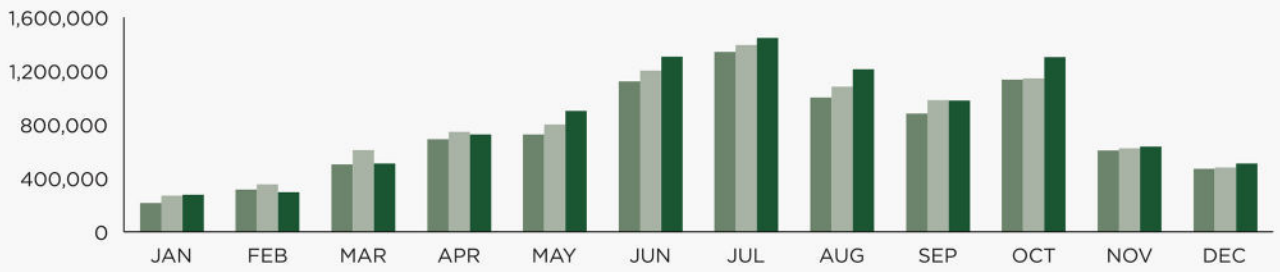

Great Smoky Mountains National Park is the nation's most visited national park with more than twice the visitation of second most visited park, Grand Canyon National Park. Annual visitation to Great Smoky Mountains National Park has remained steady for the last decade, and for the first time in 2014 the park saw more than 10 million visitors.

Legend █ 2014 █ 2013 █ 2012

2014		
Month	Visitor Count	% Change
JAN	275,353	4
FEB	296,451	17
MAR	509,454	9
APR	724,987	14
MAY	900,900	2
JUN	1,305,063	-1
JUL	1,445,328	3
AUG	1,213,262	17
SEP	978,105	-8
OCT	1,303,450	54
NOV	636,596	-8
DEC	510,327	4
<b>TOTAL</b>	<b>10,099,276</b>	<b>8</b>

2013		
Month	Visitor Count	% Change
JAN	265,633	-1
FEB	252,437	-29
MAR	465,594	-24
APR	636,677	-15
MAY	885,960	11
JUN	1,321,821	10
JUL	1,399,567	1
AUG	1,040,021	-4
SEP	1,060,237	8
OCT	847,616	-26
NOV	688,430	10
DEC	490,702	2
<b>TOTAL</b>	<b>9,354,695</b>	<b>-3</b>

2012		
Month	Visitor Count	% Change
JAN	269,282	25
FEB	353,390	12
MAR	611,326	22
APR	745,545	8
MAY	799,760	10
JUN	1,202,056	7
JUL	1,392,067	4
AUG	1,081,025	8
SEP	982,942	11
OCT	1,144,273	1
NOV	623,636	3
DEC	480,527	2
<b>TOTAL</b>	<b>9,685,829</b>	<b>8</b>