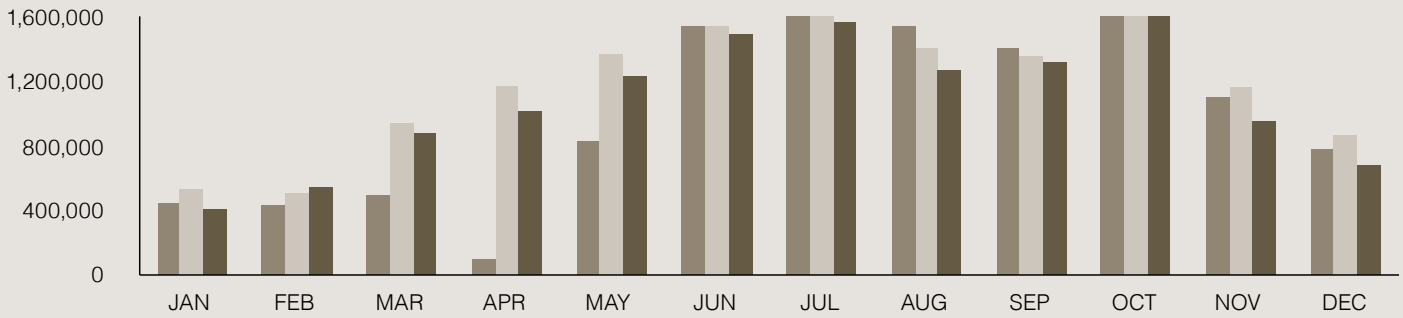

Great Smoky Mountains National Park attributes to the beauty and appeal of Pigeon Forge. The national park welcomed 12,937,633 visitors in 2022, exceeding the 2019 pre-pandemic record by nearly half a million visits. Great Smoky Mountains National Park continues to be the nation's most visited national park, with nearly as many visits as the next three most visited parks combined.

Legend  2020  2021  2022

2022		
Month	Visitor Count	% Change
JAN	409,267	-28
FEB	536,592	6
MAR	878,917	-6
APR	1,014,878	-15
MAY	1,227,558	-11
JUN	1,486,757	-4
JUL	1,560,696	-11
AUG	1,266,172	-10
SEP	1,315,818	-3
OCT	1,624,908	-1
NOV	945,444	-22
DEC	670,626	-28
<b>TOTAL</b>	<b>12,937,633</b>	<b>-9</b>

2021		
Month	Visitor Count	% Change
JAN	525,801	17
FEB	502,459	15
MAR	931,060	48
APR	1,169,469	92
MAY	1,363,183	39
JUN	1,539,247	0
JUL	1,730,987	0
AUG	1,398,161	-10
SEP	1,355,599	-3
OCT	1,633,547	-6
NOV	1,155,227	6
DEC	856,808	9
<b>TOTAL</b>	<b>14,161,548</b>	<b>15</b>

2020		
Month	Visitor Count	% Change
JAN	438,509	-12
FEB	426,839	1
MAR	487,535	-38
APR	99,371	-90
MAY	828,792	-24
JUN	1,535,660	4
JUL	1,726,187	7
AUG	1,544,254	9
SEP	1,400,171	10
OCT	1,739,720	24
NOV	1,091,098	28
DEC	777,584	8
<b>TOTAL</b>	<b>12,095,720</b>	<b>-4</b>